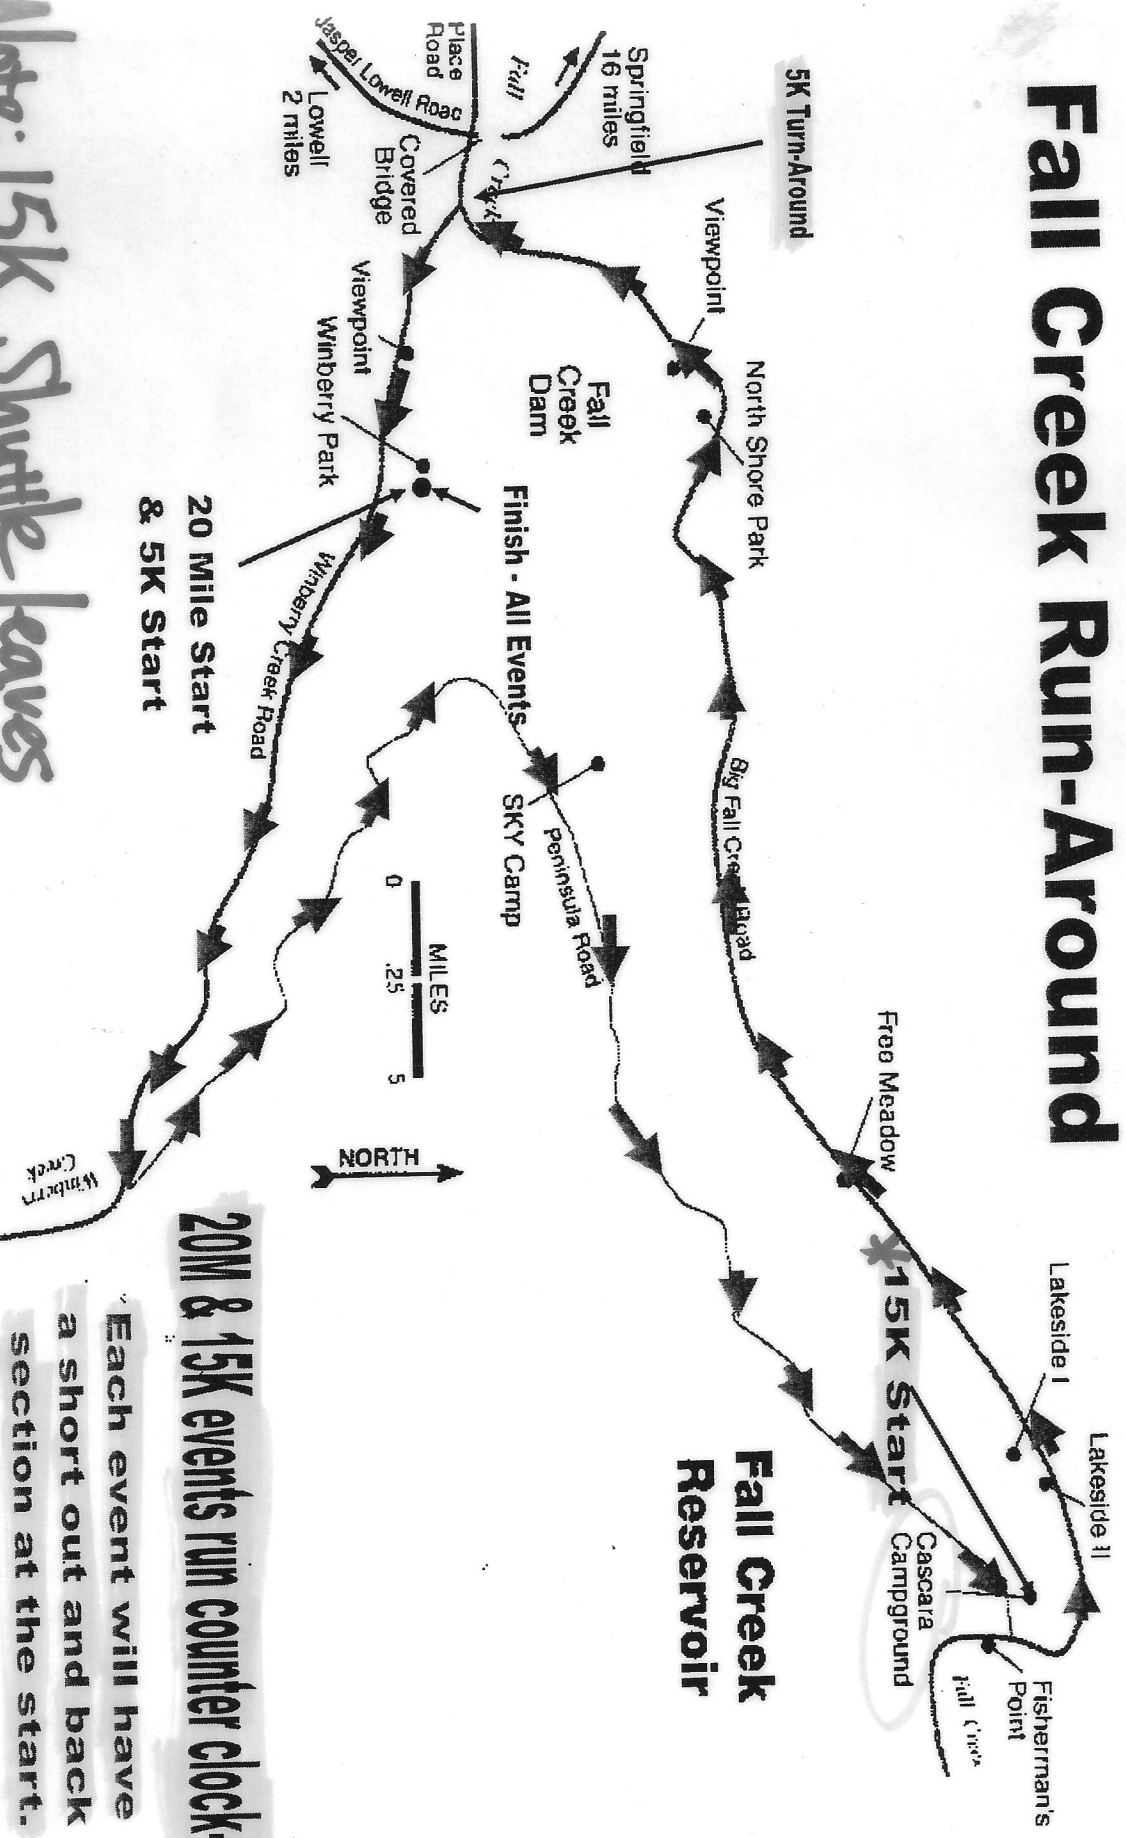

Fall Creek Run-Around

Note: 15K Shuttle leaves Winberry park at 9:35Am

20M & 15K events run counter clock-wise
 Each event will have a short out and back section at the start.

Fall Creek Reservoir